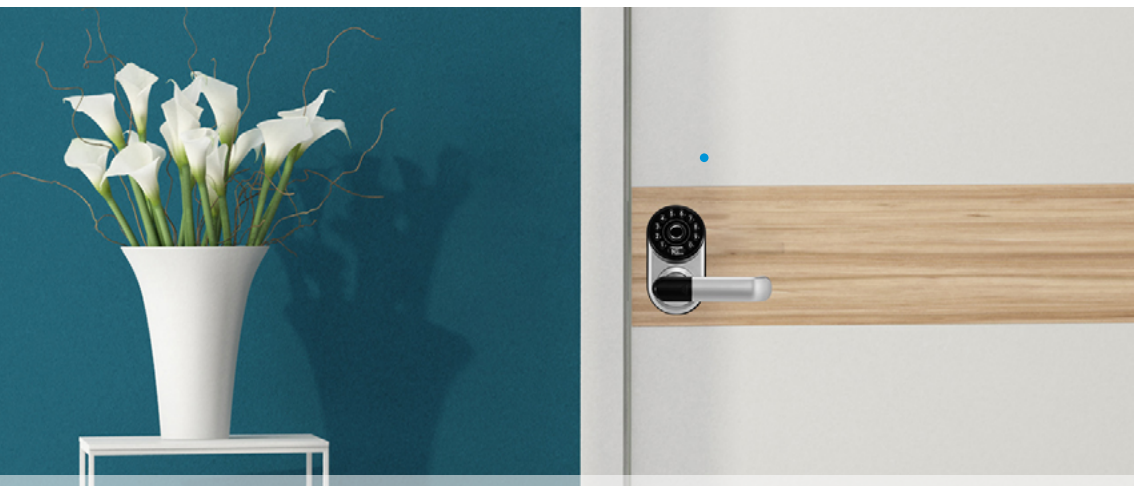

No Drilling Required

Directly replace the existing lever or knob of a single hole door

Smart Alerts

Receive real-time notifications of low battery, illegal attempts and hijack

ML300

Bluetooth-Enabled Fingerprint Keypad Smart Lock

Voice Control

Work with Amazon Alexa and Google Assistant

Capacitive Fingerprint Sensor

Fast verification for dry and rough fingers

Reversible Design

Fit for all door opening directions

Remote Control

Unlock and manage the lock from anywhere with the optional gateway