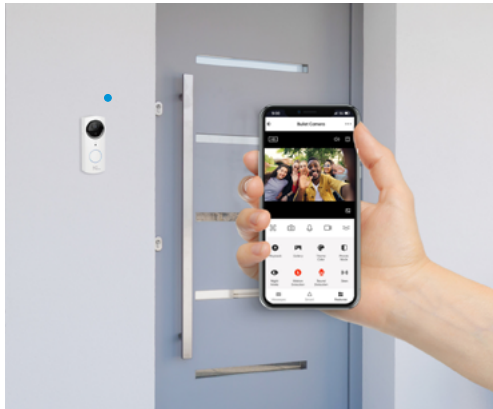

NG-A100

+

NG-DS10

Safety & Security Monitoring

In case of emergency – smoke sensor could detect smoke to avoid fire hazard and water leakage to avoid skid risk, thus whether burglary, fire or flooding, you can have a home call immediately and alert you to the situation.

+

NG-SD10

NG-WD10

Keeps an Eye at Front Door

Wherever you are, from your smart phone, you could receive immediate notifications when visitors press your doorbell. You can answer the door from anywhere and let your visitors in. With the free NGTeco app, see, hear, and speak to your guests.

NG-D500

+

DL30Z

Voice & App Control

Enjoying the free your hands and control the camera directly with the voice commands when paired with a compatible Amazon Echo show or Google Nest device.

NG-C1200

+

NG-2300