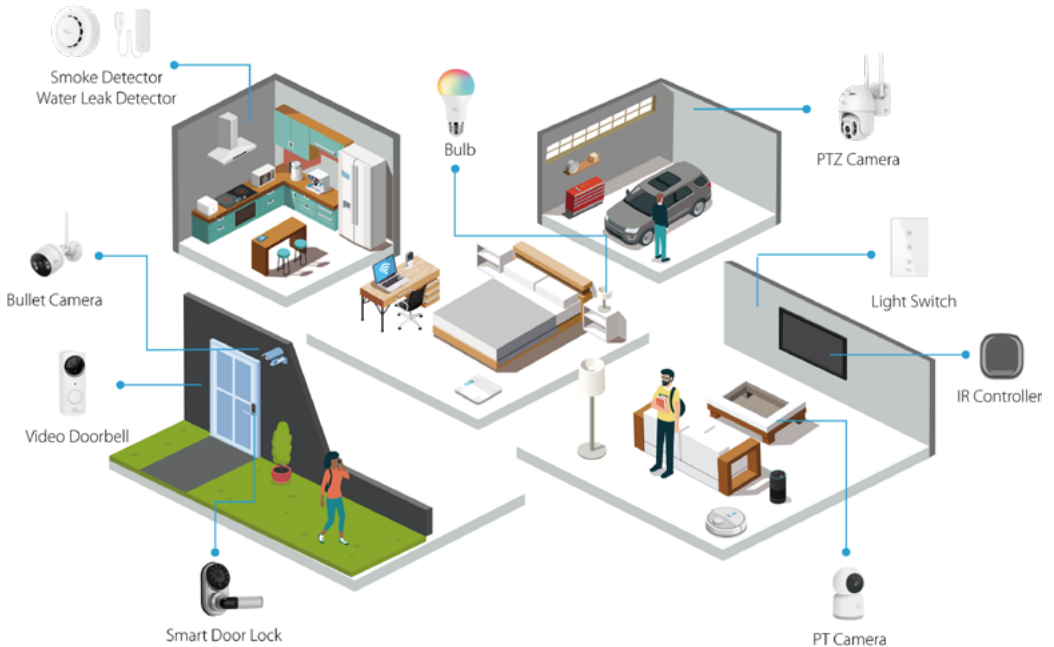

Product Introduction

- Wi-Fi Camera
- Wi-Fi Doorbell
- Smart Door Lock
- Smart Alarm Kit & Wi-Fi Sensor
- Smart Lighting

NGTeco Smart Home Security System is an all-in-one IoT solution for the home users. It aims to protect your loved ones anywhere, create a seamless experience with easy setup of smart devices, and share connected products and services at affordable prices.

Remote Control

Voice Control

Safety &
Security Monitoring

Home Automation &
Scene Creation

Smart Home Solution

Applicable Scenarios

Applications

Alarm Security Kit

If you're worried about leaving a door or window open, just check instant notifications at anytime. With our NGTeco remote monitoring, you will also be notified by alarm within one second when invasion.

NG-A100

+

NG-DS10

Safety & Security Monitoring

In case of emergency – smoke sensor could detect smoke to avoid fire hazard and water leakage to avoid skid risk, thus whether burglary, fire or flooding, you can have a home call immediately and alert you to the situation.