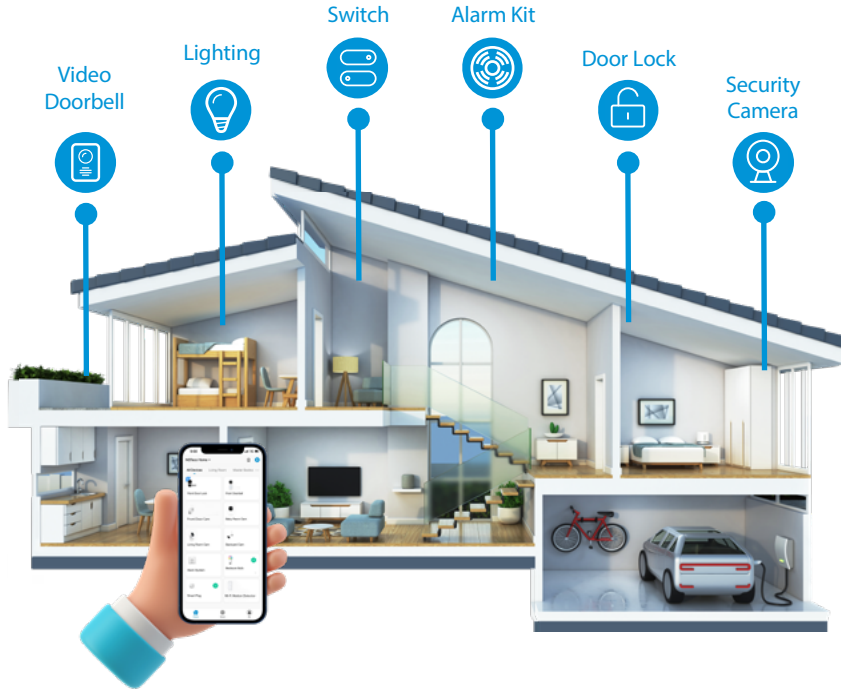

Product Introduction

- Wi-Fi Camera
- Wi-Fi Doorbell
- Smart Door Lock
- Smart Alarm Kit & Wi-Fi Sensor
- Smart Lighting

NGTeco Smart Home Security System is an all-in-one IoT solution for the home users. It aims to protect your loved ones anywhere, create a seamless experience with easy setup of smart devices, and share connected products and services at affordable prices.

Remote Control

Voice Control

Safety &
Security Monitoring

Home Automation &
Scene Creation

Smart Home Solution

Applicable Scenarios

Applications

Alarm Security Kit

If you're worried about leaving a door or window open, just check instant notifications at anytime. With our NGTeco remote monitoring, you will also be notified by alarm within one second when invasion.

NG-A100

+

NG-DS10

Safety & Security Monitoring

In case of emergency – smoke sensor could detect smoke to avoid fire hazard and water leakage to avoid skid risk, thus whether burglary, fire or flooding, you can have a home call immediately and alert you to the situation.